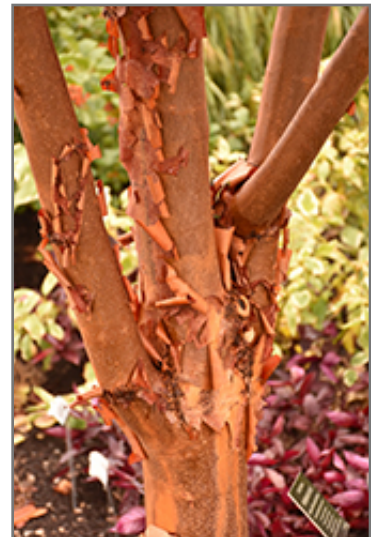

Paperbark Maple bark
Photo courtesy of NetPS Plant Finder