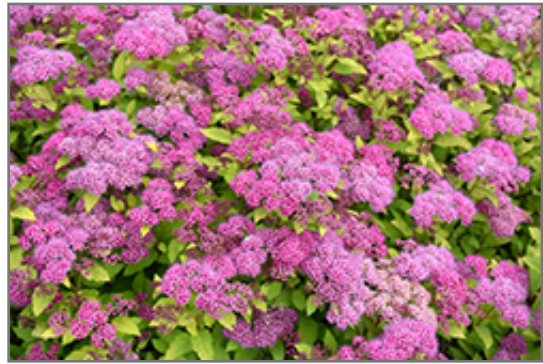

Magic Carpet Spirea
Spiraea x bumalda 'Magic Carpet'

Height: 18 inches

Spread: 24 inches

Sunlight: ☉

Hardiness Zone: 3b

Other Names: Spiraea japonica

Description:

A first rate garden detail shrub for color effect, with foliage emerging bright red fading to yellow in summer, turning deep red in fall, and showy flat-topped clusters of pink flowers in early summer; forms a dense, compact ball, neat and tidy

Ornamental Features

Magic Carpet Spirea features showy clusters of hot pink flowers at the ends of the branches from late spring to early summer. It has attractive yellow deciduous foliage which emerges tomato-orange in spring. The small serrated pointy leaves are highly ornamental and turn an outstanding scarlet in the fall.

Landscape Attributes

Magic Carpet Spirea is a multi-stemmed deciduous shrub with a more or less rounded form. Its relatively fine texture sets it apart from other landscape plants with less refined foliage.

This shrub will require occasional maintenance and upkeep, and is best pruned in late winter once the threat of extreme cold has passed. It is a good choice for attracting butterflies to your yard, but is not particularly attractive to deer who tend to leave it alone in favor of tastier treats. It has no significant negative characteristics.

Magic Carpet Spirea flowers
Photo courtesy of NetPS Plant Finder