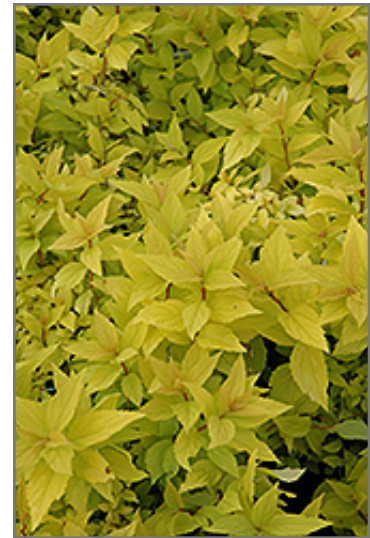

Goldmound Spirea foliage
Photo courtesy of NetPS Plant Finder