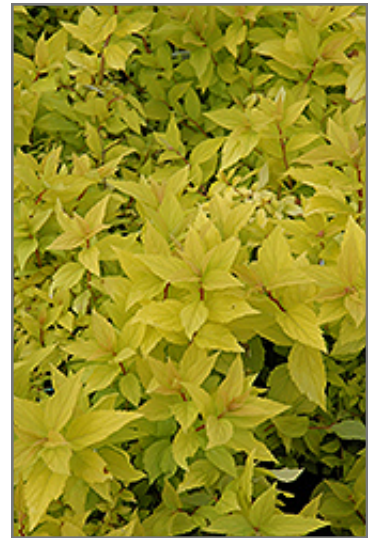

Goldmound Spirea foliage
Photo courtesy of NetPS Plant Finder