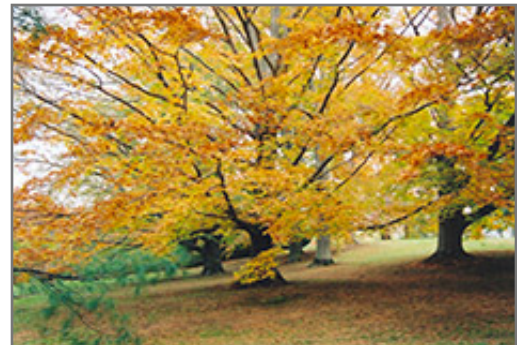

American Beech in fall
Photo courtesy of NetPS Plant Finder