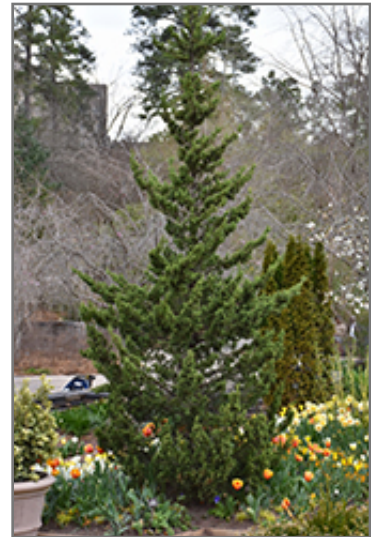

Trautman Juniper
Juniperus chinensis 'Trautman'

Height: 15 feet

Spread: 4 feet

Sunlight: ○

Hardiness Zone: 4b

Description:

A narrow columnar evergreen shrub, makes a great accent or articulation plant in home landscapes; interesting blue-green needle-like foliage and extraordinary, large silver-blue berries; a very versatile landscape plant, needs full sun

Ornamental Features

Trautman Juniper is a dwarf conifer which is primarily valued in the landscape for its rigidly columnar form. It has grayish green-variegated bluish-green foliage. The scale-like sprays of foliage remain bluish-green throughout the winter. It produces silvery blue berries from mid summer to late winter.

Landscape Attributes

Trautman Juniper is a multi-stemmed evergreen shrub with a narrowly upright and columnar growth habit. It lends an extremely fine and delicate texture to the landscape composition which can make it a great accent feature on this basis alone.

Trautman Juniper is recommended for the following landscape applications;

- Accent
- Vertical Accent
- Hedges/Screening
- General Garden Use

Trautman Juniper
Photo courtesy of NetPS Plant Finder

Trautman Juniper fruit
Photo courtesy of NetPS Plant Finder