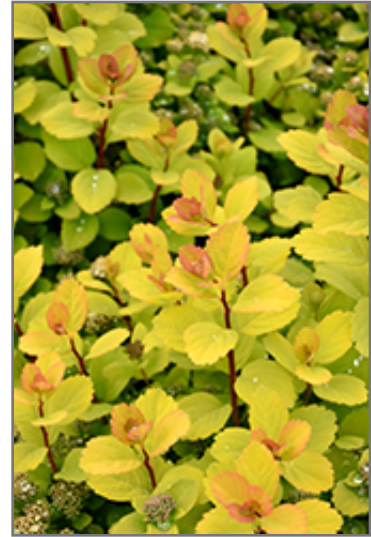

Glow Girl Birchleaf Spirea foliage
Photo courtesy of NetPS Plant Finder