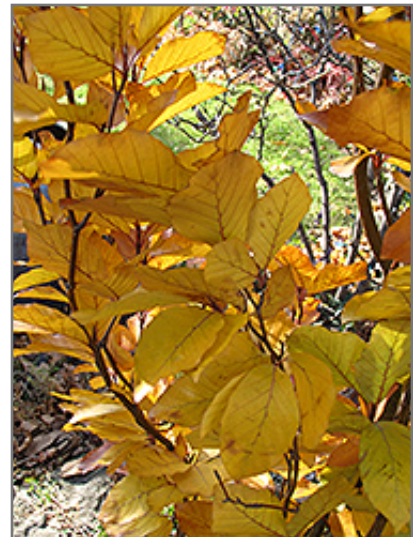

Dawyck Purple Beech
Photo courtesy of NetPS Plant Finder

Dawyck Purple Beech foliage
Photo courtesy of NetPS Plant Finder