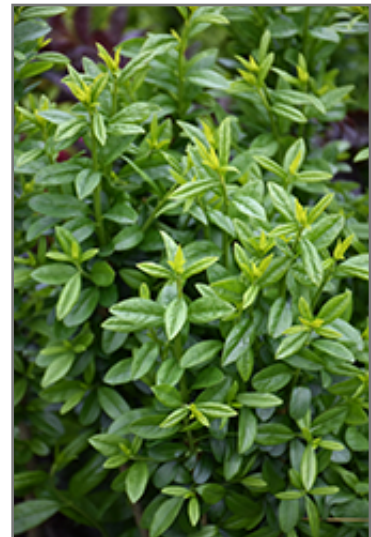

This variety is perfect as a vertical accent in tight spaces; takes pruning exceptionally well; densely branched, with interesting flowers (if not pruned) followed by black berries in fall; easy to grow, handles polluted city conditions well

Ornamental Features

Straight Talk Common Privet is primarily valued in the landscape or garden for its rigidly columnar form. It has panicles of lightly-scented white flowers hanging below the branches from late spring to early summer. It has dark green deciduous foliage. The glossy oval leaves do not develop any appreciable fall color.

Landscape Attributes

Straight Talk Common Privet is a multi-stemmed deciduous shrub with a narrowly upright and columnar growth habit. Its relatively fine texture sets it apart from other landscape plants with less refined foliage.

- Vertical Accent
- Hedges/Screening

Straight Talk Common Privet
Photo courtesy of NetPS Plant Finder

Straight Talk Common Privet foliage
Photo courtesy of NetPS Plant Finder

Planting & Growing

Straight Talk Common Privet will grow to be about 12 feet tall at maturity, with a spread of 24 inches. It tends to be a little leggy, with a typical clearance of 1 foot from the ground, and is suitable for planting under power lines. It grows at a fast rate, and under ideal conditions can be expected to live for approximately 30 years.