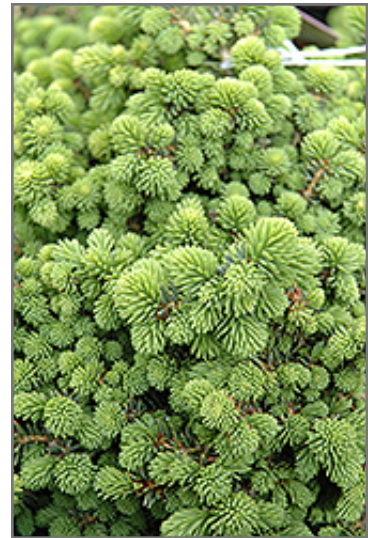

Little Gem Spruce foliage
Photo courtesy of NetPS Plant Finder