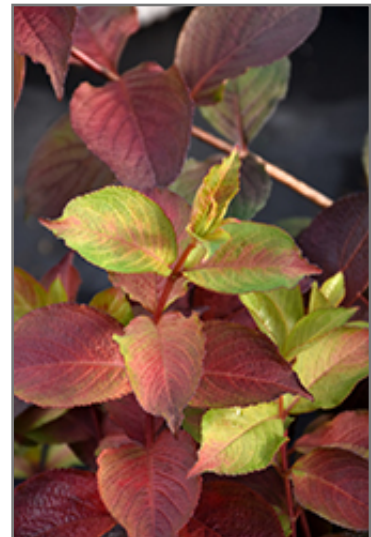

Midnight Sun Reblooming Weigela
foliage
Photo courtesy of NetPS Plant Finder