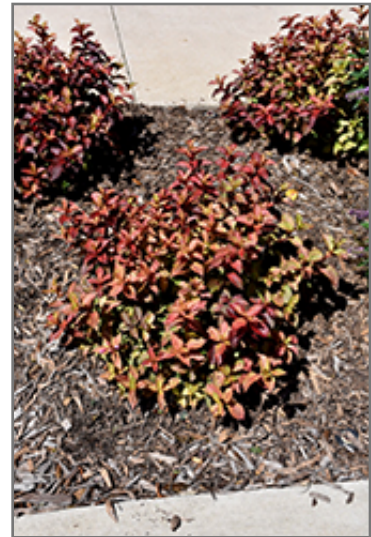

Height: 18 inches

Spread: 18 inches

Sunlight: ☉

Hardiness Zone: 4b

Group/Class: Proven Winners

Description:

This tidy, bun shaped selection is grown primarily for its glossy, blazing orange and red summer-autumn foliage; rose pink trumpet-shaped flowers appear in spring; ideal for the front of borders

Ornamental Features

Midnight Sun Reblooming Weigela features dainty clusters of pink trumpet-shaped flowers along the branches in late spring, which emerge from distinctive red flower buds. It has attractive orange-variegated brick red foliage with hints of chartreuse which emerges light green in spring. The pointy leaves are highly ornamental and turn outstanding shades of burgundy, orange and plum purple in the fall.

Landscape Attributes

Midnight Sun Reblooming Weigela is a dense multi-stemmed deciduous shrub with a mounded form. Its relatively fine texture sets it apart from other landscape plants with less refined foliage.

This shrub will require occasional maintenance and upkeep, and should only be pruned after flowering to avoid removing any of the current season's flowers. It is a good choice for attracting hummingbirds to your yard. It has no significant negative characteristics.

Midnight Sun Reblooming Weigela is recommended for the following landscape applications;

- Mass Planting
- Border Edging
- General Garden Use
- Container Planting

Midnight Sun Reblooming Weigela
Photo courtesy of NetPS Plant Finder