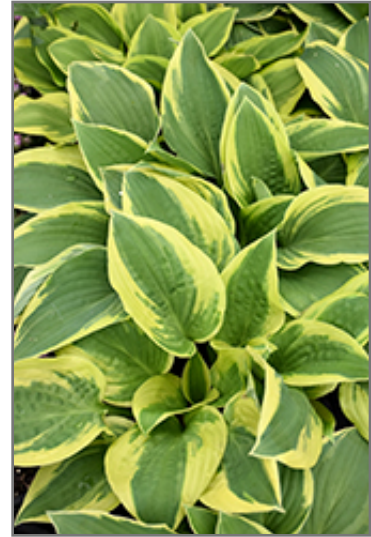

## Wide Brim Hosta

*Hosta 'Wide Brim'*

Plant Height: 18 inches

Flower Height: 26 inches

Spread: 4 feet

Sunlight: ● ●

Hardiness Zone: 3a

Other Names: Plantain Lily, Funkia

### Ornamental Features

Wide Brim Hosta features dainty spikes of lavender bell-shaped flowers rising above the foliage in mid summer. Its attractive textured heart-shaped leaves remain bluish-green in color with showy creamy white variegation and tinges of gold throughout the season.

### Landscape Attributes

Wide Brim Hosta is a dense herbaceous perennial with tall flower stalks held atop a low mound of foliage. Its medium texture blends into the garden, but can always be balanced by a couple of finer or coarser plants for an effective composition.

### Planting & Growing

Wide Brim Hosta will grow to be about 18 inches tall at maturity extending to 26 inches tall with the flowers, with a spread of 4 feet. Its foliage tends to remain dense right to the ground, not requiring facer plants in front. It grows at a slow rate, and under ideal conditions can be expected to live for approximately 10 years. As an herbaceous perennial, this plant will usually die back to the crown each winter, and will regrow from the base each spring. Be careful not to disturb the crown in late winter when it may not be readily seen!