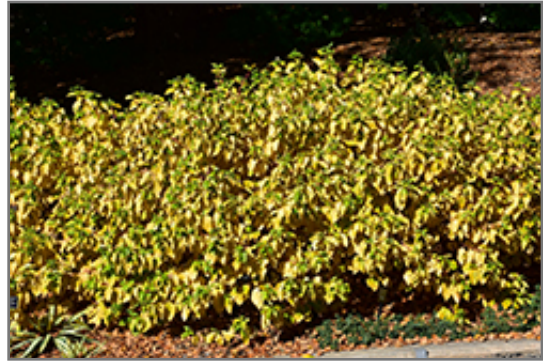

Arctic Sun Dogwood is recommended for the following landscape applications;

- Mass Planting
- Hedges/Screening
- General Garden Use
- Naturalizing And Woodland Gardens

Planting & Growing

Arctic Sun Dogwood will grow to be about 4 feet tall at maturity, with a spread of 4 feet. It tends to fill out right to the ground and therefore doesn't necessarily require facer plants in front. It grows at a medium rate, and under ideal conditions can be expected to live for approximately 20 years.

This shrub performs well in both full sun and full shade. It prefers to grow in average to moist conditions, and shouldn't be allowed to dry out. It is not particular as to soil type or pH. It is highly tolerant of urban pollution and will even thrive in inner city environments. This is a selected variety of a species not originally from North America.

Sizes Available:

2' $32.99

*Arctic Sun Dogwood in fall
Photo courtesy of NetPS Plant Finder*