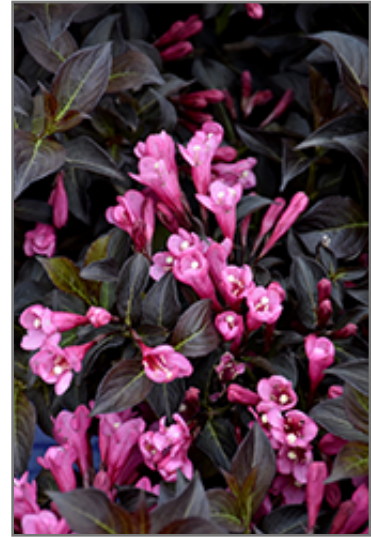

Dark Horse Weigela
Weigela florida 'Dark Horse'

Height: 3 feet

Spread: 3 feet

Sunlight: ○

Hardiness Zone: 4a

Description:

A stunning spring-flowering shrub, featuring magenta pink trumpet-shaped flowers, attracts birds and butterflies; bronze foliage is quite striking and contrasting; perfect for foundations, groups in borders, or a low hedge; needs full sun

Ornamental Features

Dark Horse Weigela is bathed in stunning clusters of pink trumpet-shaped flowers with yellow anthers along the branches in late spring. It has attractive dark green foliage edged in deep purple which emerges burgundy in spring. The pointy leaves are highly ornamental but do not develop any appreciable fall color.

Landscape Attributes

Dark Horse Weigela is a multi-stemmed deciduous shrub with a mounded form. Its average texture blends into the landscape, but can be balanced by one or two finer or coarser trees or shrubs for an effective composition.

This shrub will require occasional maintenance and upkeep, and should only be pruned after flowering to avoid removing any of the current season's flowers. It is a good choice for attracting birds and hummingbirds to your yard. It has no significant negative characteristics.

Dark Horse Weigela is recommended for the following landscape applications;

Dark Horse Weigela flowers
Photo courtesy of NetPS Plant Finder