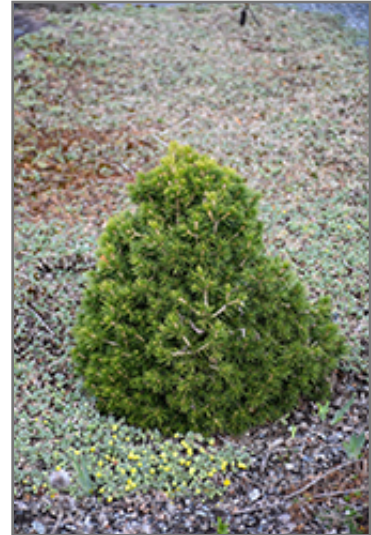

Tompa Spruce
Picea abies 'Tompa'

Height: 3 feet

Spread: 24 inches

Sunlight: ○

Hardiness Zone: 3a

Other Names: Norway Spruce

Description:

Fresh green needles and a compact habit make this slow growing dwarf conifer a great choice for smaller landscapes and even rock gardens; features a wide conical shape; a superior choice for its vigor and hardiness

Ornamental Features

Tompa Spruce is a dwarf conifer which is primarily valued in the garden for its decidedly oval form. It has light green evergreen foliage. The needles remain light green throughout the winter.

Landscape Attributes

Tompa Spruce is a dense multi-stemmed evergreen shrub with a shapely oval form. Its relatively fine texture sets it apart from other landscape plants with less refined foliage.

This is a relatively low maintenance shrub. When pruning is necessary, it is recommended to only trim back the new growth of the current season, other than to remove any dieback. Deer don't particularly care for this plant and will usually leave it alone in favor of tastier treats. It has no significant negative characteristics.

Tompa Spruce is recommended for the following landscape applications;

- Mass Planting
- General Garden Use

Tompa Spruce
Photo courtesy of NetPS Plant Finder