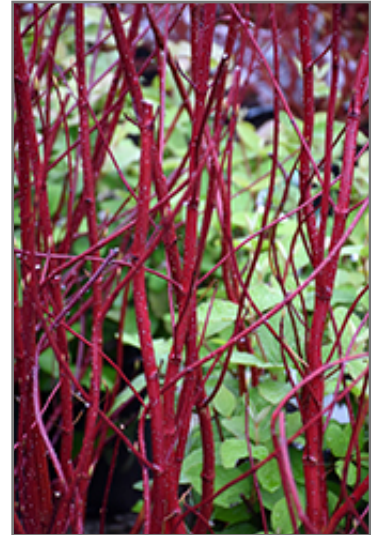

Bailey Red-Twig Dogwood

Cornus baileyi

Height: 10 feet

Spread: 10 feet

Sunlight: ☐ ☒

Hardiness Zone: 2a

Other Names: *Cornus sericea* 'Bailey'

Description:

An incredibly attractive and vigorous shrub valued for its blazing red stems which glow against the winter snow, fruits are also ornamental; shrubby sprawling habit but suckers much less than the species

Ornamental Features

Bailey Red-Twig Dogwood is primarily grown for its highly ornamental fruit. It features an abundance of magnificent powder blue berries in late summer. It has clusters of creamy white flowers at the ends of the branches in late spring. It has green deciduous foliage. The pointy leaves turn an outstanding brick red in the fall. The cherry red branches are extremely showy and add significant winter interest.

Landscape Attributes

Bailey Red-Twig Dogwood is a multi-stemmed deciduous shrub with an upright spreading habit of growth. Its average texture blends into the landscape, but can be balanced by one or two finer or coarser trees or shrubs for an effective composition.

This is a high maintenance shrub that will require regular care and upkeep, and can be pruned at anytime. It is a good choice for attracting birds to your yard. It has no significant negative characteristics.

Bailey Red-Twig Dogwood is recommended for the following landscape applications;

Bailey Red-Twig Dogwood stems
Photo courtesy of NetPS Plant Finder