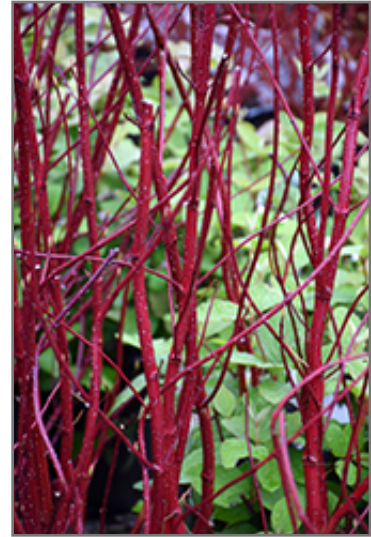

Bailey Red-Twig Dogwood

Cornus baileyi

Height: 10 feet

Spread: 10 feet

Sunlight: ☐ ☒

Hardiness Zone: 2a

Other Names: *Cornus sericea* 'Bailey'

Description:

An incredibly attractive and vigorous shrub valued for its blazing red stems which glow against the winter snow, fruits are also ornamental; shrubby sprawling habit but suckers much less than the species

Ornamental Features

Bailey Red-Twig Dogwood is primarily grown for its highly ornamental fruit. It features an abundance of magnificent powder blue berries in late summer. It has clusters of creamy white flowers at the ends of the branches in late spring. It has green deciduous foliage. The pointy leaves turn an outstanding brick red in the fall. The cherry red branches are extremely showy and add significant winter interest.

Landscape Attributes

Bailey Red-Twig Dogwood is a multi-stemmed deciduous shrub with an upright spreading habit of growth. Its average texture blends into the landscape, but can be balanced by one or two finer or coarser trees or shrubs for an effective composition.

This is a high maintenance shrub that will require regular care and upkeep, and can be pruned at anytime. It is a good choice for attracting birds to your yard. It has no significant negative characteristics.

Bailey Red-Twig Dogwood is recommended for the following landscape applications;

Bailey Red-Twig Dogwood stems
Photo courtesy of NetPS Plant Finder