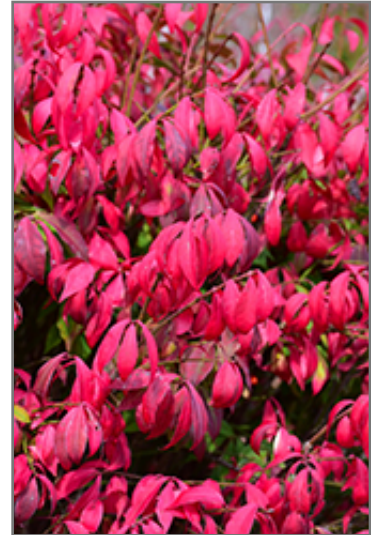

Little Moses™ Burning Bush
Euonymus alatus 'Odom'

Height: 5 feet

Spread: 5 feet

Sunlight: ☉ ●

Hardiness Zone: 4a

Other Names: Winged Euonymus, Burningbush

Description:

One of the smallest varieties of burning bush with stunning fall color of florescent red to pink, very showy; interesting corky wings on the branches; very adaptable and versatile; ideal for all those tight spots in the garden

Ornamental Features

Little Moses Burning Bush is primarily valued in the landscape or garden for its interestingly mounded form. It has bluish-green deciduous foliage. The pointy leaves turn an outstanding crimson in the fall. It produces red capsules from early to late fall. The warty brown bark and harvest gold branches are extremely showy and add significant winter interest.

Landscape Attributes

Little Moses Burning Bush is a dense multi-stemmed deciduous shrub with a mounded form. Its average texture blends into the landscape, but can be balanced by one or two finer or coarser trees or shrubs for an effective composition.

This shrub will require occasional maintenance and upkeep, and can be pruned at anytime. It has no significant negative characteristics.

Little Moses Burning Bush is recommended for the following landscape applications;

Little Moses Burning Bush in fall
Photo courtesy of NetPS Plant Finder