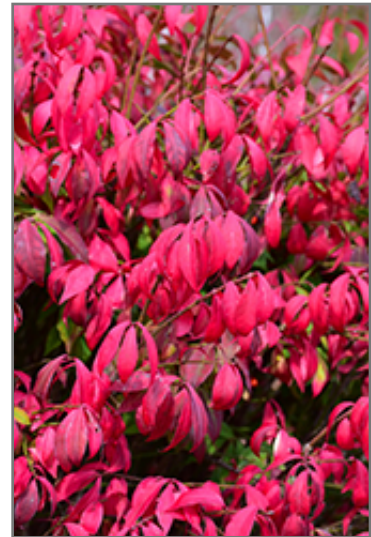

Little Moses™ Burning Bush
Euonymus alatus 'Odom'

Height: 5 feet

Spread: 5 feet

Sunlight: ☐ ☒

Hardiness Zone: 4a

Other Names: Winged Euonymus, Burningbush

Description:

One of the smallest varieties of burning bush with stunning fall color of florescent red to pink, very showy; interesting corky wings on the branches; very adaptable and versatile; ideal for all those tight spots in the garden

Ornamental Features

Little Moses Burning Bush is primarily valued in the landscape or garden for its interestingly mounded form. It has bluish-green deciduous foliage. The pointy leaves turn an outstanding crimson in the fall. It produces red capsules from early to late fall. The warty brown bark and harvest gold branches are extremely showy and add significant winter interest.

Landscape Attributes

Little Moses Burning Bush is a dense multi-stemmed deciduous shrub with a mounded form. Its average texture blends into the landscape, but can be balanced by one or two finer or coarser trees or shrubs for an effective composition.

This shrub will require occasional maintenance and upkeep, and can be pruned at anytime. It has no significant negative characteristics.

Little Moses Burning Bush is recommended for the following landscape applications;

Little Moses Burning Bush in fall
Photo courtesy of NetPS Plant Finder