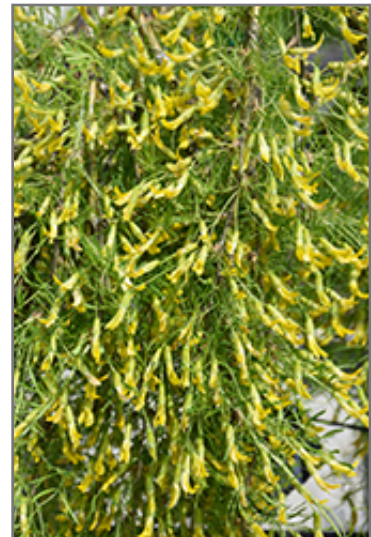

Walker Weeping Pea Tree
Caragana arborescens 'Walker'

Height: 5 feet

Spread: 5 feet

Sunlight: ○ ●

Hardiness Zone: 2a

Other Names: Siberian Peashrub, Caragana

Description:

A true garden specimen shrub with almost ferny finely cut foliage and a highly pronounced weeping habit and pretty golden flowers in spring; usually grafted on a standard to a certain height; supremely hardy

Ornamental Features

Walker Weeping Pea Tree is primarily valued in the landscape or garden for its highly ornamental weeping form. It has yellow pea-like flowers hanging below the branches in mid spring. It has light green deciduous foliage. The deeply cut ferny pinnately compound leaves turn yellow in fall. The smooth olive green bark adds an interesting dimension to the landscape.

Landscape Attributes

Walker Weeping Pea Tree is an open spreading deciduous shrub with a rounded form and gracefully weeping branches. It lends an extremely fine and delicate texture to the landscape composition which can make it a great accent feature on this basis alone.

- Suckering
- Spiny

Walker Weeping Pea Tree is recommended for the following landscape applications;

Walker Weeping Pea Tree
Photo courtesy of NetPS Plant Finder

Walker Weeping Pea Tree flowers
Photo courtesy of NetPS Plant Finder