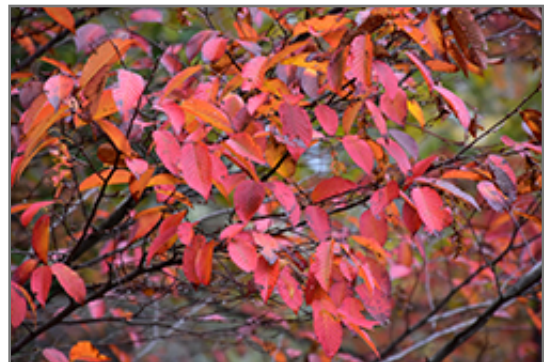

American Hornbeam in fall
Photo courtesy of NetPS Plant Finder