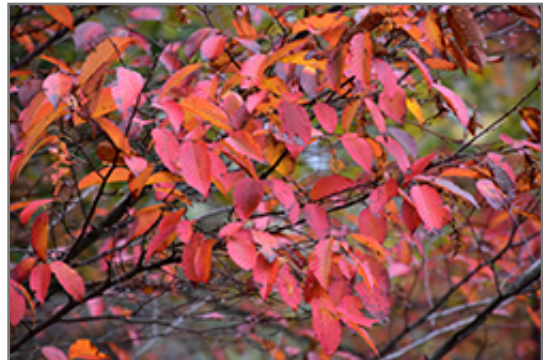

American Hornbeam in fall
Photo courtesy of NetPS Plant Finder