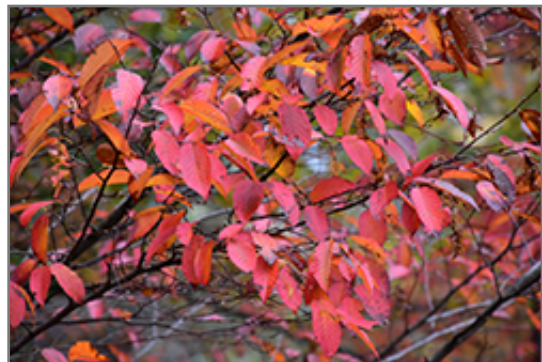

American Hornbeam in fall
Photo courtesy of NetPS Plant Finder