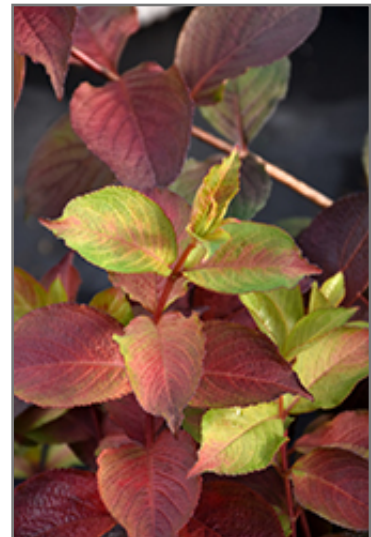

Midnight Sun Reblooming Weigela foliage
Photo courtesy of NetPS Plant Finder