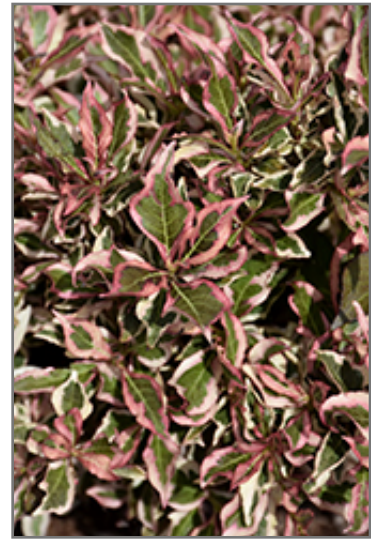

My Monet Weigela foliage
Photo courtesy of NetPS Plant Finder