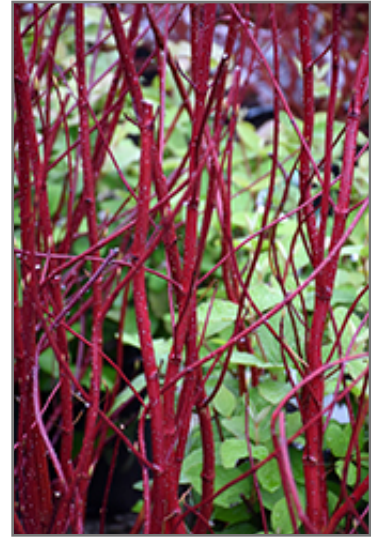

Bailey Red-Twig Dogwood

Cornus baileyi

Height: 10 feet

Spread: 10 feet

Sunlight: ☉ ●

Hardiness Zone: 2a

Other Names: *Cornus sericea* 'Bailey'

Description:

An incredibly attractive and vigorous shrub valued for its blazing red stems which glow against the winter snow, fruits are also ornamental; shrubby sprawling habit but suckers much less than the species

Ornamental Features

Bailey Red-Twig Dogwood is primarily grown for its highly ornamental fruit. It features an abundance of magnificent powder blue berries in late summer. It has clusters of creamy white flowers at the ends of the branches in late spring. It has green deciduous foliage. The pointy leaves turn an outstanding brick red in the fall. The cherry red branches are extremely showy and add significant winter interest.

Landscape Attributes

Bailey Red-Twig Dogwood is a multi-stemmed deciduous shrub with an upright spreading habit of growth. Its average texture blends into the landscape, but can be balanced by one or two finer or coarser trees or shrubs for an effective composition.

This is a high maintenance shrub that will require regular care and upkeep, and can be pruned at anytime. It is a good choice for attracting birds to your yard. It has no significant negative characteristics.

Bailey Red-Twig Dogwood is recommended for the following landscape applications;

Bailey Red-Twig Dogwood stems
Photo courtesy of NetPS Plant Finder