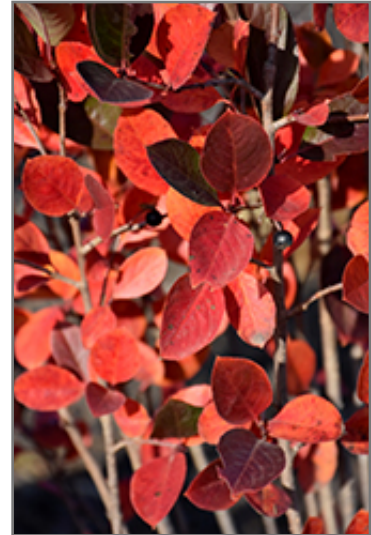

Viking Chokeberry
Aronia x prunifolia 'Viking'

Height: 8 feet

Spread: 6 feet

Sunlight: ○

Hardiness Zone: 3a

Description:

A compact shrub with glossy dark green leaves, showy white flowers in spring, large black berries, and good red fall color; suckers; a great choice for massing or grouping; good for jams & jellies

Ornamental Features

Viking Chokeberry features showy panicles of white flowers with brick red anthers at the ends of the branches in mid spring. It features an abundance of magnificent black berries from late summer to late winter. It has forest green deciduous foliage. The glossy oval leaves turn an outstanding red in the fall.

Landscape Attributes

Viking Chokeberry is a multi-stemmed deciduous shrub with a more or less rounded form. Its average texture blends into the landscape, but can be balanced by one or two finer or coarser trees or shrubs for an effective composition.

This shrub will require occasional maintenance and upkeep, and is best pruned in late winter once the threat of extreme cold has passed.

Gardeners should be aware of the following characteristic(s) that may warrant special consideration;

- Suckering

Viking Chokeberry is recommended for the following landscape applications;

- Mass Planting
- General Garden Use
- Naturalizing And Woodland Gardens

Viking Chokeberry in fall
Photo courtesy of NetPS Plant Finder