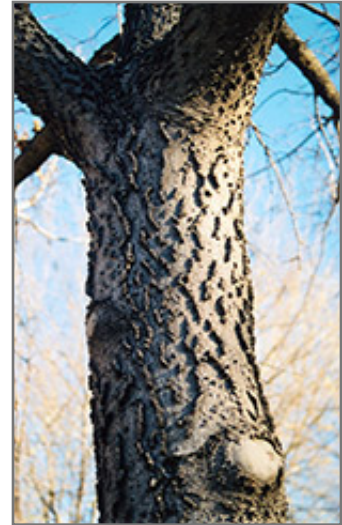

*Common Hackberry bark
Photo courtesy of NetPS Plant
Finder*