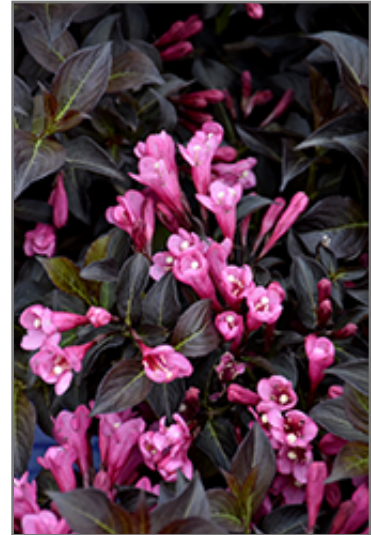

Dark Horse Weigela
Weigela florida 'Dark Horse'

Height: 3 feet

Spread: 3 feet

Sunlight: ○

Hardiness Zone: 4a

Description:

A stunning spring-flowering shrub, featuring magenta pink trumpet-shaped flowers, attracts birds and butterflies; bronze foliage is quite striking and contrasting; perfect for foundations, groups in borders, or a low hedge; needs full sun

Ornamental Features

Dark Horse Weigela is bathed in stunning clusters of pink trumpet-shaped flowers with yellow anthers along the branches in late spring. It has attractive dark green foliage edged in deep purple which emerges burgundy in spring. The pointy leaves are highly ornamental but do not develop any appreciable fall color.

Landscape Attributes

Dark Horse Weigela is a multi-stemmed deciduous shrub with a mounded form. Its average texture blends into the landscape, but can be balanced by one or two finer or coarser trees or shrubs for an effective composition.

This shrub will require occasional maintenance and upkeep, and should only be pruned after flowering to avoid removing any of the current season's flowers. It is a good choice for attracting birds and hummingbirds to your yard. It has no significant negative characteristics.

Dark Horse Weigela is recommended for the following landscape applications;

Dark Horse Weigela flowers
Photo courtesy of NetPS Plant Finder