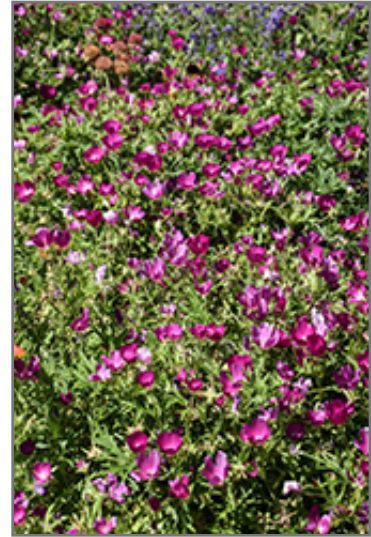

Planting & Growing

Wine Cups will grow to be about 12 inches tall at maturity, with a spread of 3 feet. Its foliage tends to remain dense right to the ground, not requiring facer plants in front. It grows at a fast rate, and under ideal conditions can be expected to live for approximately 10 years. As an herbaceous perennial, this plant will usually die back to the crown each winter, and will regrow from the base each spring. Be careful not to disturb the crown in late winter when it may not be readily seen!

This plant should only be grown in full sunlight. It is very adaptable to both dry and moist locations, and should do just fine under typical garden conditions. It is not particular as to soil pH, but grows best in sandy soils. It is somewhat tolerant of urban pollution. This species is native to parts of North America. It can be propagated by division.

Sizes Available:

4.5" CONT $7.99

Wine Cups in bloom
Photo courtesy of NetPS Plant Finder