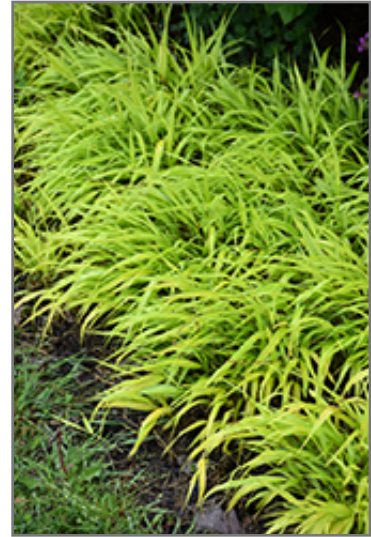

Planting & Growing

All Gold Hakone Grass will grow to be about 14 inches tall at maturity, with a spread of 24 inches. Its foliage tends to remain dense right to the ground, not requiring facer plants in front. It grows at a slow rate, and under ideal conditions can be expected to live for approximately 15 years. As an herbaceous perennial, this plant will usually die back to the crown each winter, and will regrow from the base each spring. Be careful not to disturb the crown in late winter when it may not be readily seen!

This plant does best in partial shade to shade. It requires an evenly moist well-drained soil for optimal growth, but will die in standing water. It is not particular as to soil type or pH. It is somewhat tolerant of urban pollution. This is a selected variety of a species not originally from North America.

All Gold Hakone Grass is a fine choice for the garden, but it is also a good selection for planting in outdoor pots and containers. It is often used as a 'filler' in the 'spiller-thriller-filler' container combination, providing a canvas of foliage against which the thriller plants stand out. Note that when growing plants in outdoor containers and baskets, they may require more frequent waterings than they would in the yard or garden.

Sizes Available:

#1/8" CONT $20.99

*All Gold Hakone Grass
Photo courtesy of NetPS Plant Finder*